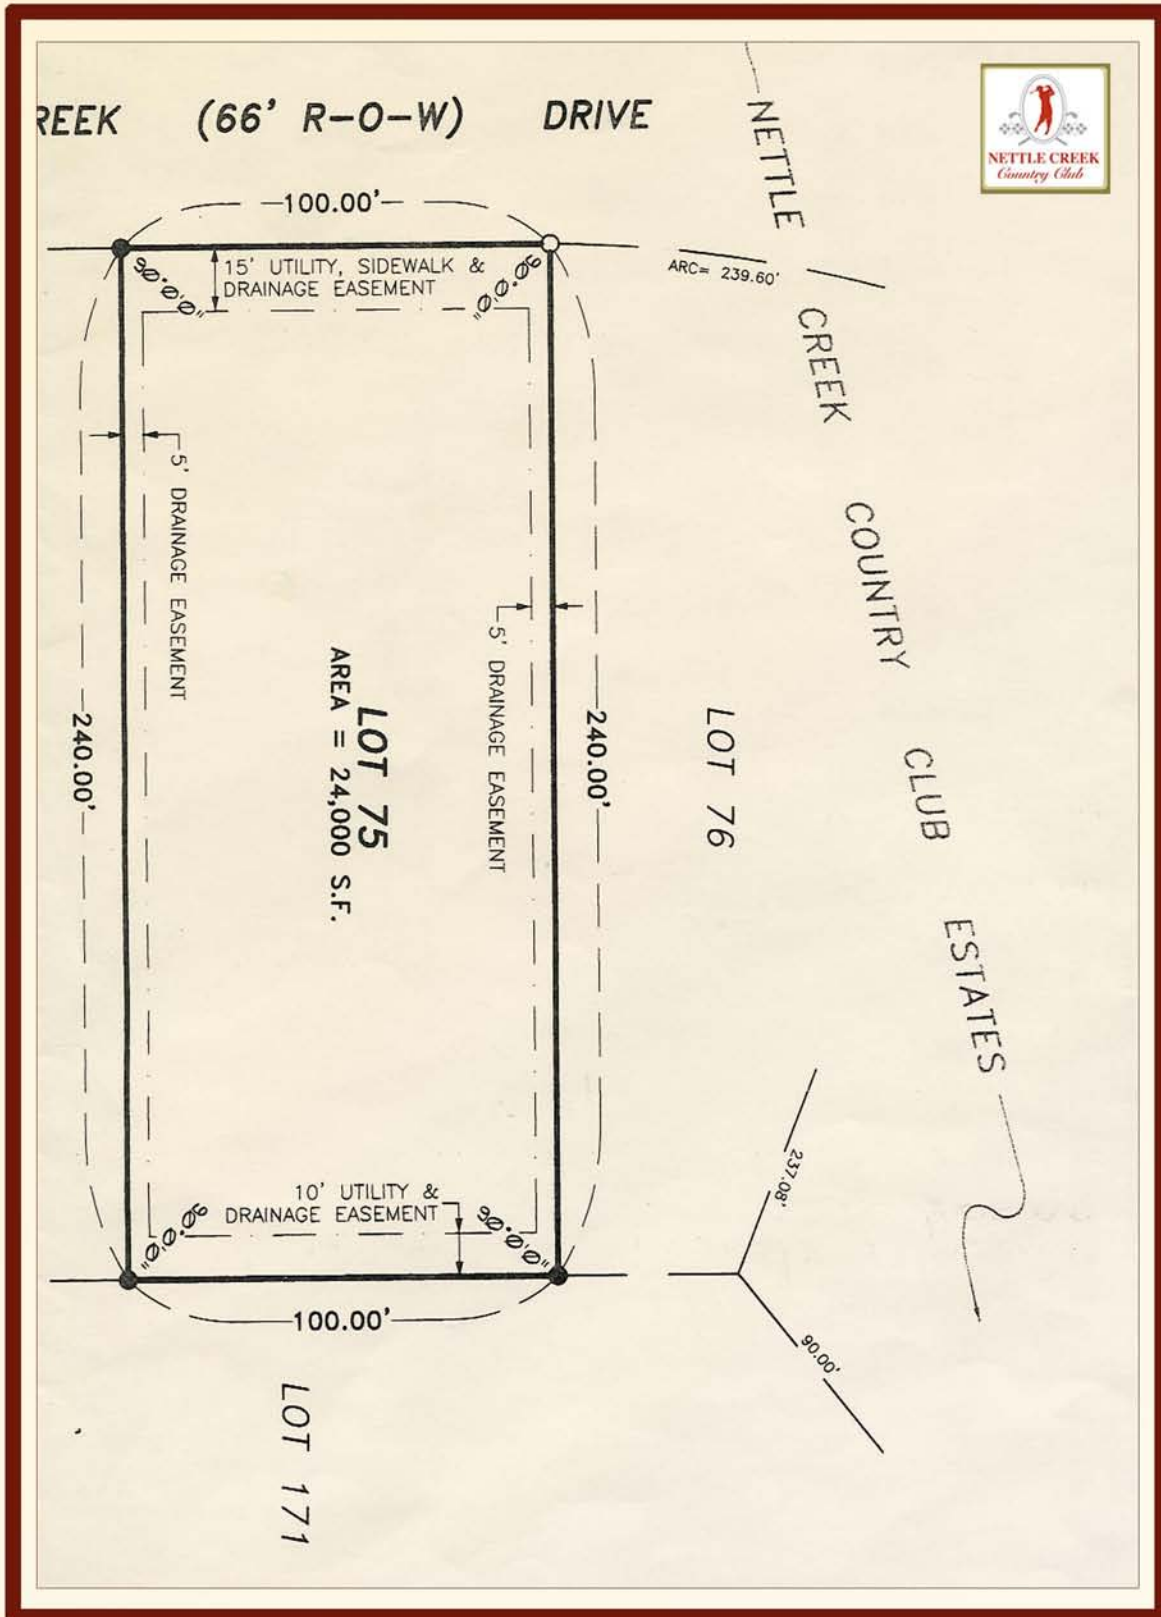

ROMAN DZIEDZINSKYJ
 Plainfield, IL
 (815) 693-8327
 roman@old-prague-homes.com

Lot 75 in Morris, IL - Nettle Creek Country Club

ROMAN DZIEDZINSKYJ
 Plainfield, IL
 (815) 693-8327
 roman@old-prague-homes.com

Lot 75 in Morris, IL - Nettle Creek Country Club