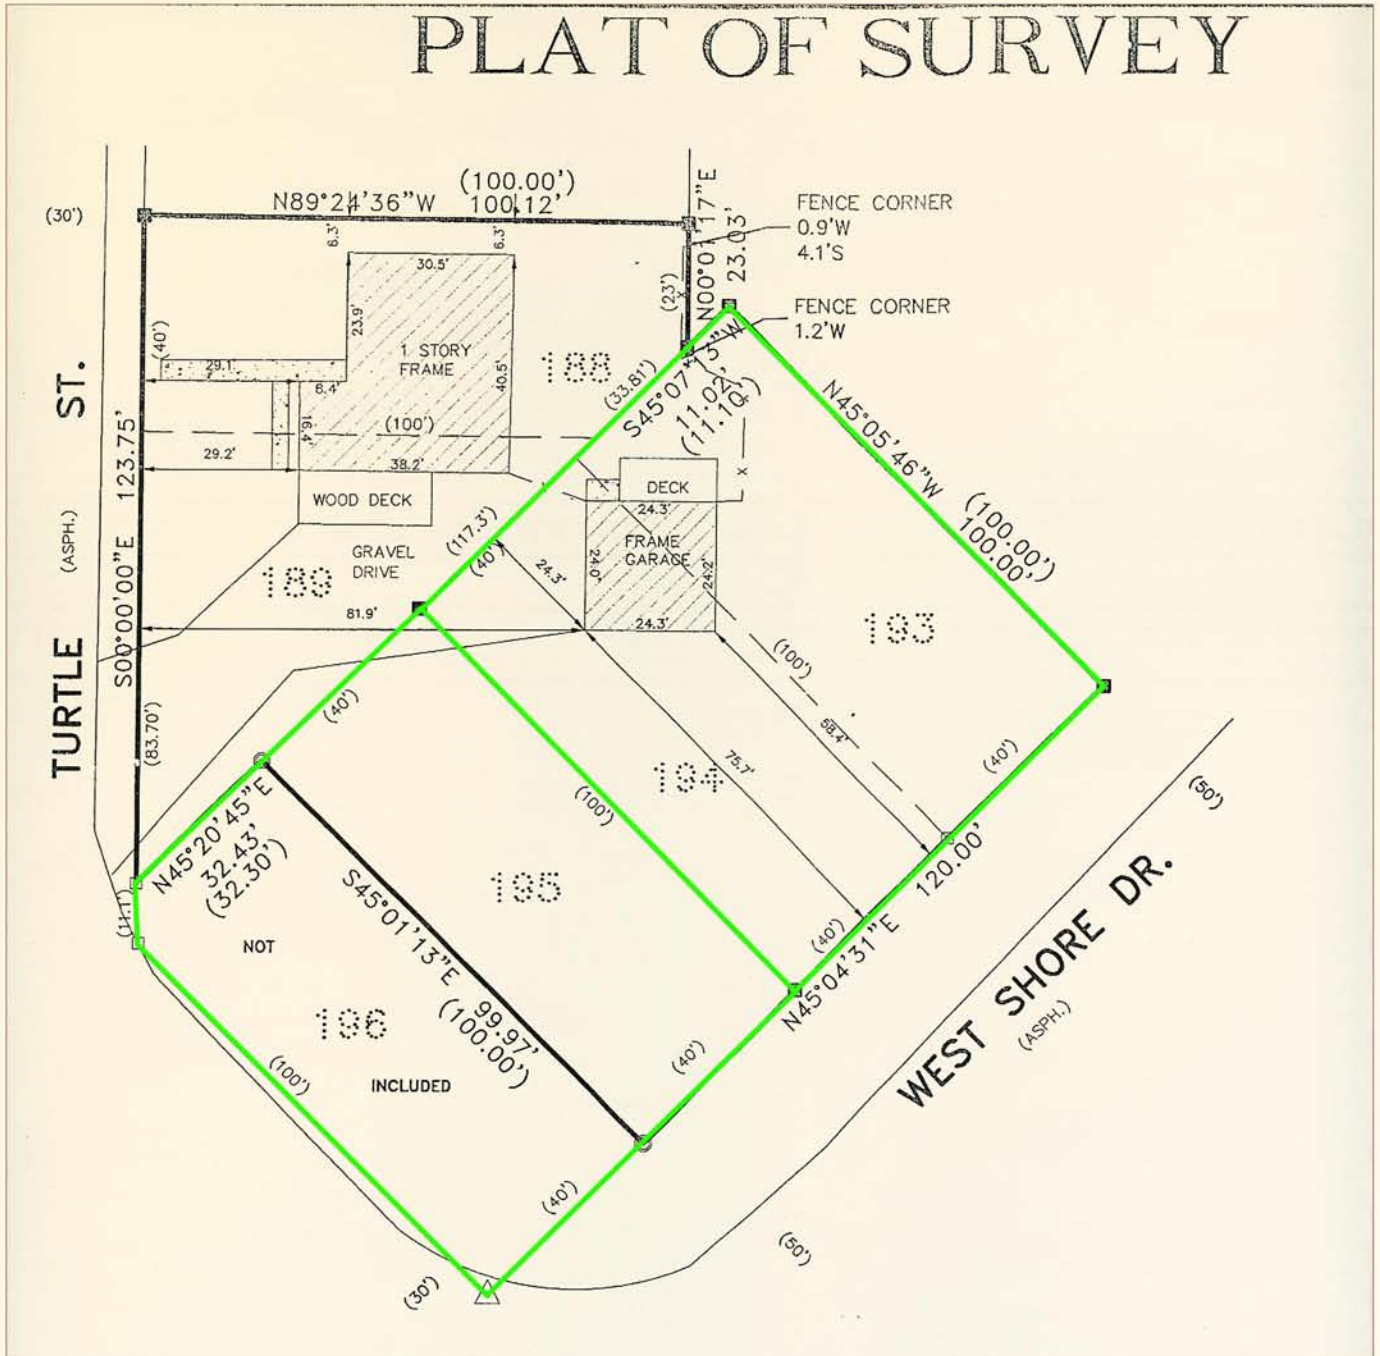

ROMAN DZIEDZINSKYJ
 Plainfield, IL
 (815) 693-8327
 roman@old-prague-homes.com

Lots 193 - 196 in Shorewood, IL

PLAT OF SURVEY

ROMAN DZIEDZINSKYJ
Plainfield, IL
(815) 693-8327
roman@old-prague-homes.com

Lot 193 - 196, Shorewood, IL